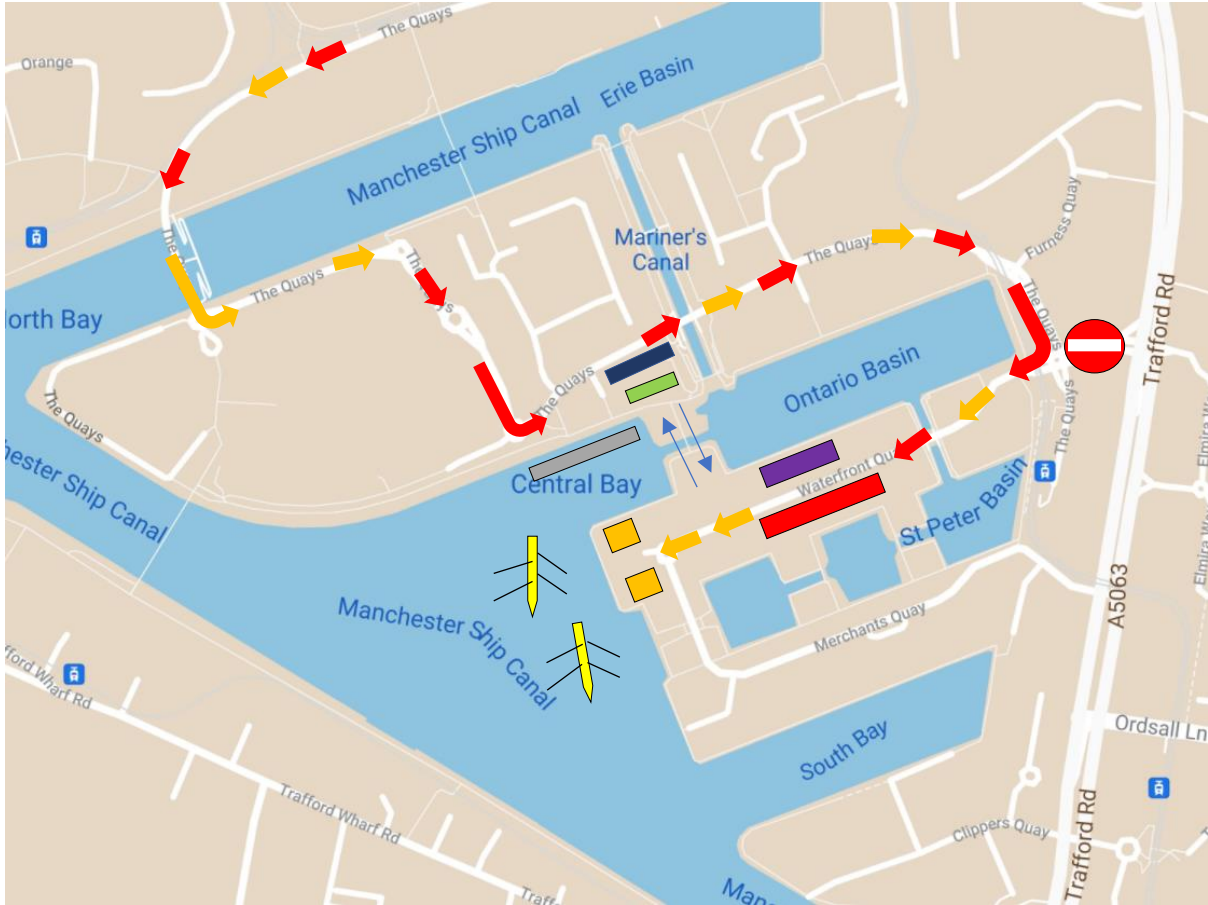

Agecroft Head 2021

	Boat trailer park		Event car parks		Agecroft RC and Race HQ
	Route for boat trailers		Route for cars		Pontoon (boat launch)
	Boat rigging area for 8+ only		Boat rigging area (except 8+)		
	Road closure – there is no access though these barriers				

Agecroft Head 2021