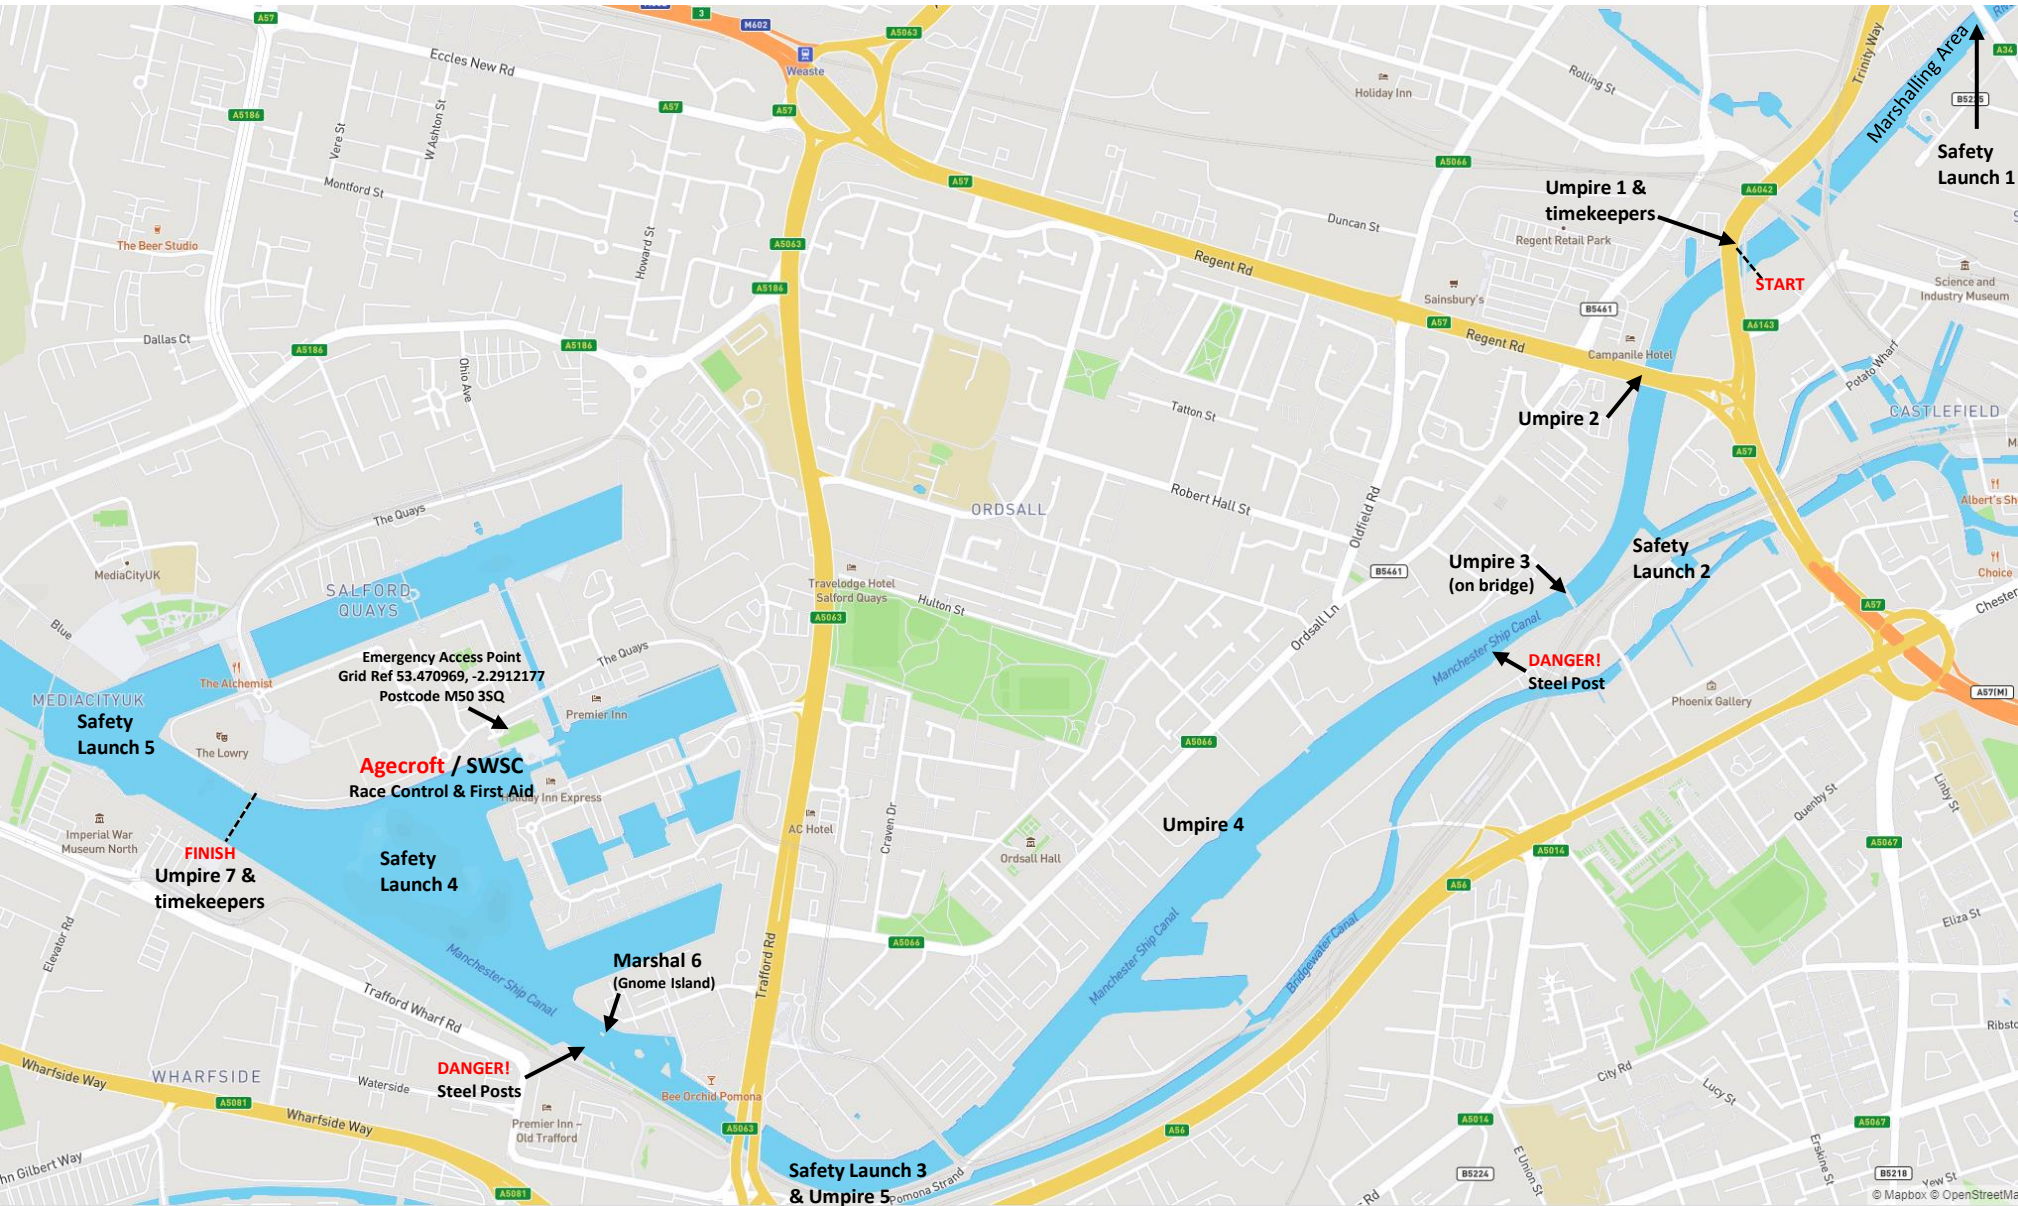

Agecroft Head Course Map

Salford – Greater Manchester

Revised 20/07/22

0 0.25 0.5 miles