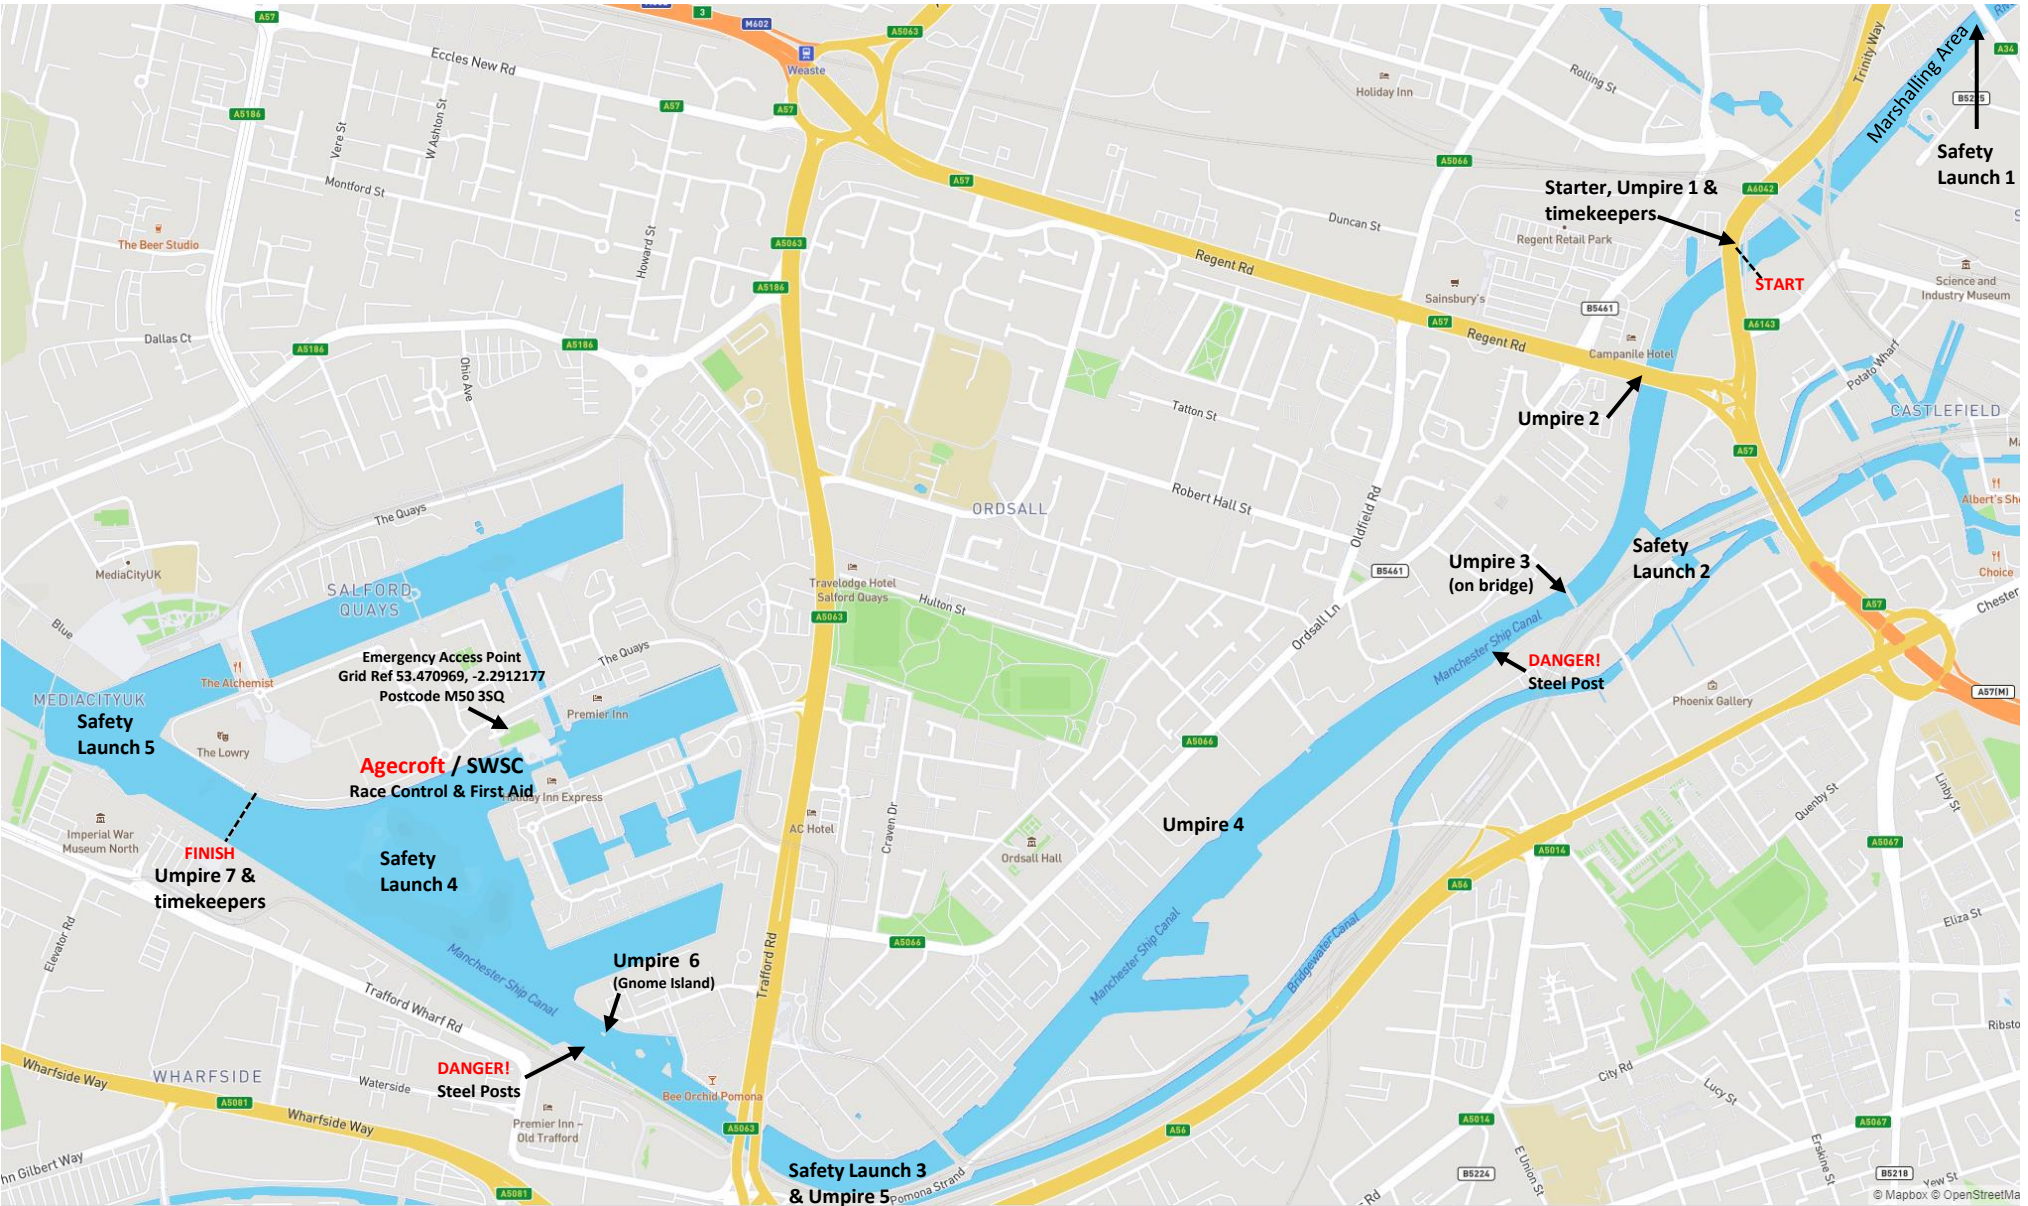

Agecroft Head Course Map

Salford – Greater Manchester

Revised 20/07/22

0 0.25 0.5 miles